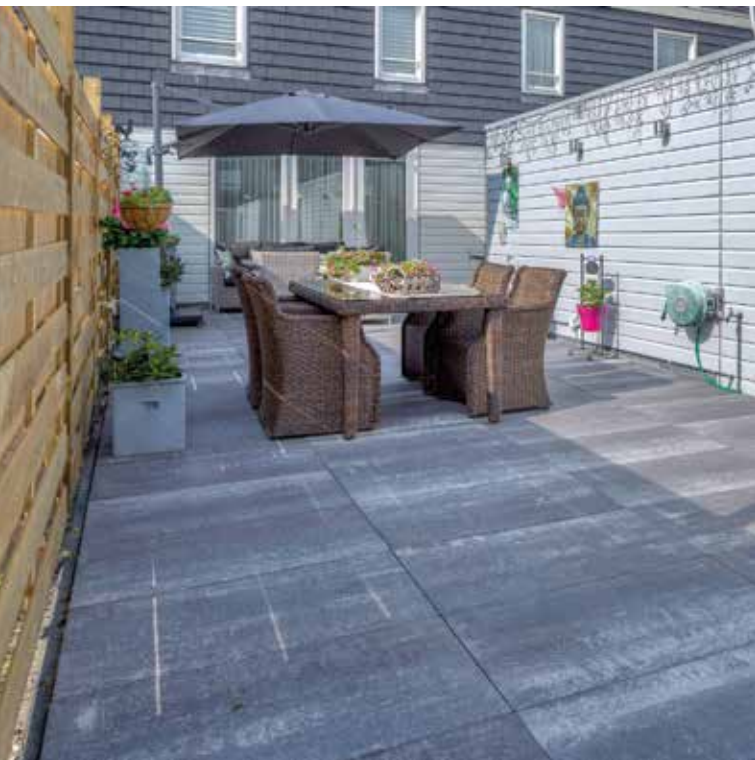

60Plus Soft Comfort Grigio 50 x 100 x 4 cm

Prijs per m²	20 x 30 x 6 cm	30 x 40 x 6 cm	Banenverband 8 cm
Ivory	21,95	22,50	29,95
Misto	21,95	22,50	29,95
Violetto	21,95	22,50	29,95
Giallo	21,95	22,50	29,95
Grigio	21,95	22,50	29,95
Grezzo	21,95	22,50	29,95
Nero	21,95	22,50	29,95

Niet geschikt voor afrillen

Geschikt voor dakterras

Geschikt voor oprijt

Niet geschikt voor oprijt

Ecologisch & duurzaam

Mos- en algenwerend
★★★★★

Vuilwerend
★★★★★

Stroef

Leggen met voeg

Lichtgewicht
★★★★★

Onderhoudsvriendelijk
★★★★★

Uitbloei remmend
★★★★★

Kleurondersteunend
★★★★★

Voetcomfort
★★★★★

Vorstbestendig